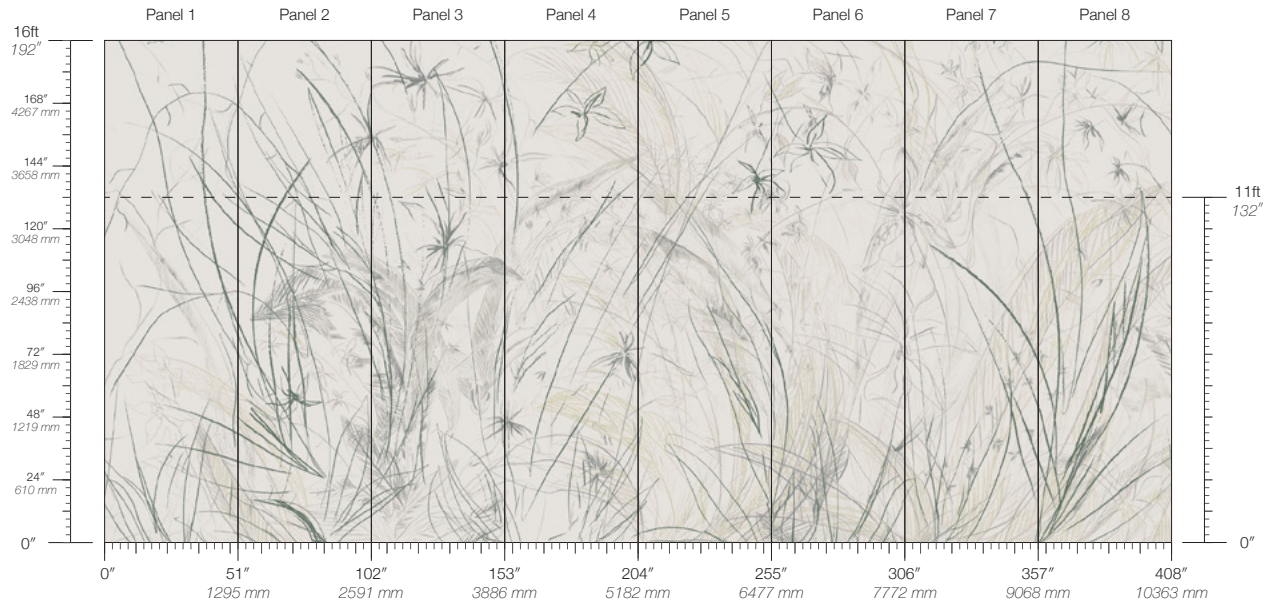

Calico

WILDS

Tear Sheet

Wilds is inspired by the architecture of flowers.

AMALFI

CRESCENT

LARGO

RHODES

SONORA

TIVOLI

Wilds Tivoli

Suitable for residential and commercial projects

COLOR
Tivoli

ITEM
4816

CONTENT
Type II PVC-Free

PANEL WIDTH
51" / 1295 mm trimmed

PANEL HEIGHT
132" / 3353 mm standard
192" / 4877 mm extended

REPEAT
Non-repeating

STOCK
Made to order

LEAD TIME
4 weeks to print

MINIMUM
1 panel

PRICE
Available upon request

ORIGIN
USA

DETAILS
Custom options available

MAINTENANCE
Water-based cleanser

ENVIRONMENTAL
Recycled Content
Phthalate Free
Low VOC
HPD Available

SPECS
Polyester/Natural Fiber face
Fabric backing
14 oz per linear yard
435.2 g per linear meter
Light canvas surface texture